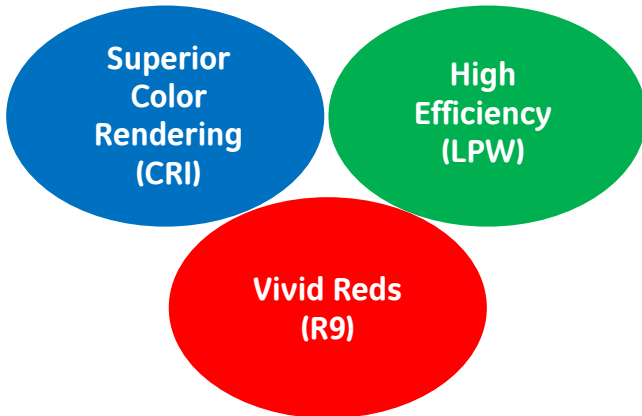

reveal® TriGain™

Color without compromise. Only from GE.

reveal® TriGain™ is a new LED technology from GE that delivers high color quality without sacrificing efficacy. For retail and commercial lighting designers who need excellent color quality, LED fixtures with reveal TriGain delivers.

With reveal TriGain enjoy: