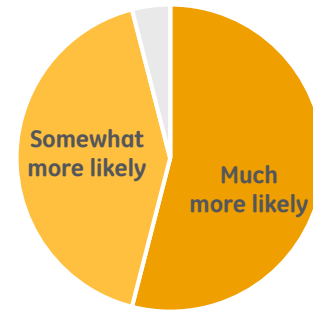

reveal[®] TriGain[™]

Color without compromise. Only from GE.

reveal[®] TriGain[™] is a new LED technology from GE that delivers high color quality without sacrificing efficacy. For retail and commercial lighting designers who need excellent color quality, LED fixtures with reveal TriGain delivers.

With reveal TriGain enjoy:

Likelihood of Technology Adoption

Neither more nor less likely

Assuming the reveal TriGain concept is comparably priced, **96% of respondents** would be more likely to select it compared to other LED products.