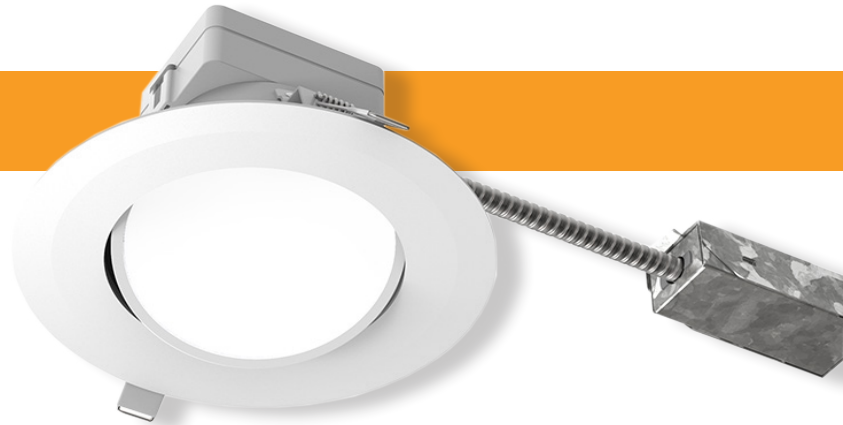

ProLine®

Lumination® LRX Series Gimbal - LED Downlight

Contractors deserve a *fast, reliable,
and trusted* lighting partner

Introducing the Lumination® LRX Series Gimbal, designed to simplify and streamline flexibility in light distribution and installation of downlight lighting. As part of our ProLine® portfolio, contractors can meet tight project deadlines and requirements defined by builders.

360° Rotation and
35° In-Body Tilt

Highly versatile
6-inch luminaire

Fast & simple installation
saves time, effort, and money

Field Switchable CCT
- Warm (2700K/3000K/3500K)
- Cool (3500K/4000K/5000K)

Energy Star rated

Matching Aesthetic
Matches other 6 inch LRX for
single family look and feel

GE current
a Daintree company

Simple & Speedy
Install

Efficiency
Focused

Versatile
Applications

Simple & Speedy Install

- 360° Rotation and 35° In-Body Tilt
- Lightweight (Max weight of 3.3lb)
- Available in Round, 6 inch option
- Ideal for wall wash applications
- Medium distribution

Efficiency Focused

- Lumens: Up to 2,000lm (6in)
- Efficient: 100 LPW (6in)
- Field Switchable CCT
 - Warm (2700K/3000K/3500K)
 - Cool (3500K/4000K/5000K)
- Designed to last - L85 @ 60,000hrs

Versatile Applications