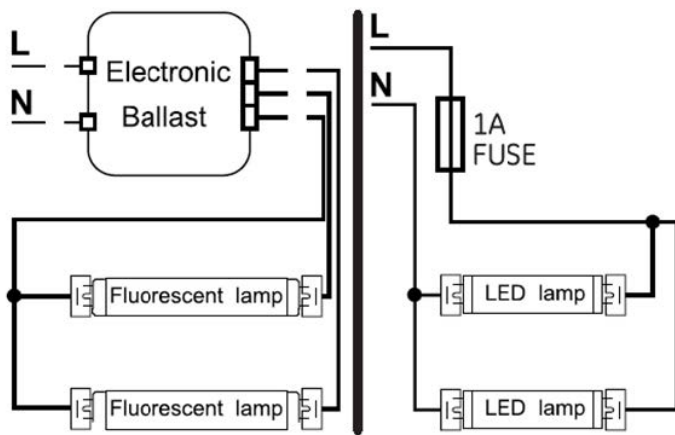

Current LED Type B Double Ended Tubes

Base Type	Type	Watts	Order Code	Description	Volts	Case Qty	MOL (In)	Lumens Initial	Initial Color Temp	CRI	*Rated Life L70 (Hrs)	Power Factor	DLC ®	UL	#Location Rating	Additional Information
Ballast Bypass - 8ft LED Glass T8 HO Tubes																
T8	r17d	43	93132590	LED43BDT8/G8/830	120-277	20	96	5000	3000K	80	50,000	>.9	-	Yes	Damp	Double Ended Power
	r17d	43	93132591	LED43BDT8/G8/835	120-277	20	96	5000	3500K	80	50,000	>.9	-	Yes	Damp	Double Ended Power
	r17d	43	93132592	LED43BDT8/G8/840	120-277	20	96	5500	4000K	80	50,000	>.9	-	Yes	Damp	Double Ended Power
	r17d	43	93132593	LED43BDT8/G8/850	120-277	20	96	5500	5000K	80	50,000	>.9	-	Yes	Damp	Double Ended Power

In-Line Fuse & Socket Kit

Order Code	Description	Kit Contents
39017	BT8-1AFUSEKIT	1 Fuse (1A), 1 Fuse Holder

To learn more about saving money and energy, go to www.gecurrent.com.