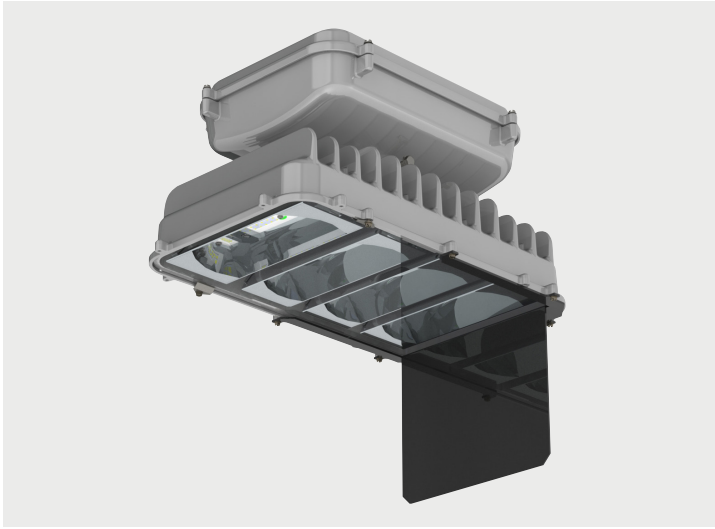

## High Mast Light Fixture Shield for ERHM02

Project Name \_\_\_\_\_

Date \_\_\_\_\_ Type \_\_\_\_\_

Catalog Number \_\_\_\_\_

### Description

The Current Evolve™ LED High Mast delivers excellent trespass control. Current's exclusive reflective optical designs produce superior vertical illuminance and efficiently direct the light without wasteful and unwelcomed light spill into neighboring properties. Due to extensive variation of applications coupled with tightening ordinances, Current now offers an array of shielding to accommodate challenging sites.

The shielding options available for the Current Evolve High Mast focus on backlight control. All shields can be installed easily in the field.

ELSHS-ERHM02-RW-BLCK-09 Roadway Light Shield

For Distribution Types: B3, C3, and D3