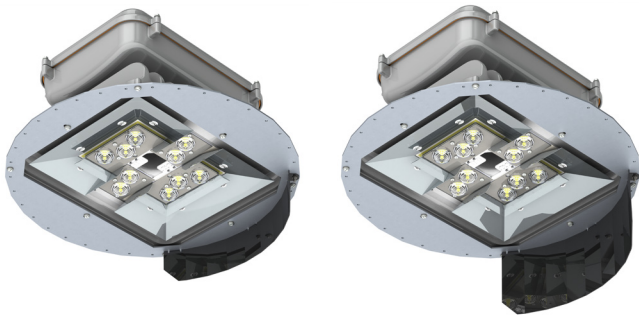

Evolve™ LED Roadway Lighting | High Mast Light Fixture Shield for ERHM02

ELSHS-ERHM02-VW-BLCK-03 Area Light Shield - 3"

ELSHS-ERHM02-VW-BLCK-06 Area Light Shield - 6"

For Distribution Types: VW

Area Back Light Shields

Lumen Output and CCT	Shield Length 3"	Shield Length 6"
ERHM02_30_30	ERHM02_30VW730__-ELSHS-ERHM02-VW-BLCK-03.IES	ERHM02_30VW730__-ELSHS-ERHM02-VW-BLCK-06.IES
ERHM02_30_40	ERHM02_30VW740__-ELSHS-ERHM02-VW-BLCK-03.IES	ERHM02_30VW740__-ELSHS-ERHM02-VW-BLCK-06.IES
ERHM02_40_30	ERHM02_40VW730__-ELSHS-ERHM02-VW-BLCK-03.IES	ERHM02_40VW730__-ELSHS-ERHM02-VW-BLCK-06.IES
ERHM02_40_40	ERHM02_40VW740__-ELSHS-ERHM02-VW-BLCK-03.IES	ERHM02_40VW740__-ELSHS-ERHM02-VW-BLCK-06.IES
ERHM02_50_30	ERHM02_50VW730__-ELSHS-ERHM02-VW-BLCK-03.IES	ERHM02_50VW730__-ELSHS-ERHM02-VW-BLCK-06.IES
ERHM02_50_40	ERHM02_50VW740__-ELSHS-ERHM02-VW-BLCK-03.IES	ERHM02_50VW740__-ELSHS-ERHM02-VW-BLCK-06.IES
ERHM02_60_30	ERHM02_60VW730__-ELSHS-ERHM02-VW-BLCK-03.IES	ERHM02_60VW730__-ELSHS-ERHM02-VW-BLCK-06.IES
ERHM02_60_40	ERHM02_60VW740__-ELSHS-ERHM02-VW-BLCK-03.IES	ERHM02_60VW740__-ELSHS-ERHM02-VW-BLCK-06.IES
ERHM02_70_30	ERHM02_70VW730__-ELSHS-ERHM02-VW-BLCK-03.IES	ERHM02_70VW730__-ELSHS-ERHM02-VW-BLCK-06.IES
ERHM02_70_40	ERHM02_70VW740__-ELSHS-ERHM02-VW-BLCK-03.IES	ERHM02_70VW740__-ELSHS-ERHM02-VW-BLCK-06.IES
ERHM02_80_30	ERHM02_80VW730__-ELSHS-ERHM02-VW-BLCK-03.IES	ERHM02_80VW730__-ELSHS-ERHM02-VW-BLCK-06.IES
ERHM02_80_40	ERHM02_80VW740__-ELSHS-ERHM02-VW-BLCK-03.IES	ERHM02_80VW740__-ELSHS-ERHM02-VW-BLCK-06.IES