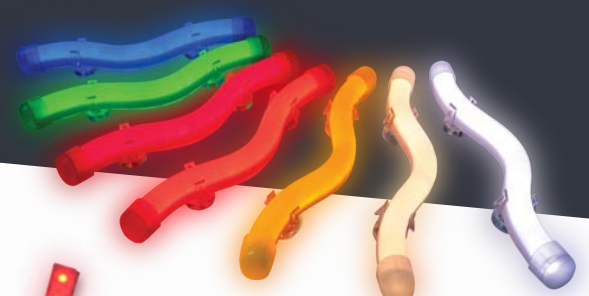

LED signage lighting systems

Visibly better

Tetra[®] Contour

Labor Saving Installation

Tetra[®] Contour installation is quick and easy using low-profile mounting clips. It provides a bright, uniform appearance, seamless illumination and a wide 330° of light output. **Tetra[®] Contour LS** comes pre-assembled and features a plug & play design that saves on labor and installation costs. For each 8-foot (2.44m) length, simply screw in light guide mounting clips, clip **Tetra[®] Contour LS** into place, use quick connectors to plug in the next section, and you're done!

Range of Colors

With several brilliant colors of LED light engine and several vibrant light guides to choose from, designers can mix and match components to easily create customized looks.

GE current
a Daintree company

Complete neon replacement system

Tetra® Contour combines a flexible LED light engine with a rigid, optically diffuse extruded-plastic light guide that can be heated and formed to fit a wide variety of designs and applications. Tetra® Contour LS (linear series) is the unbendable companion product used for creating linear border lighting sections. Working together, these products comprise a complete LED system that provides the classic appearance of neon and complements the unique design of any building.

Flexible light engine provides uniform light and can be used without light guide in low profile indoor accent applications

Mechanical Outline

Dimensions in (inches). Metric equivalent mm.

Tetra® Contour & Contour LS