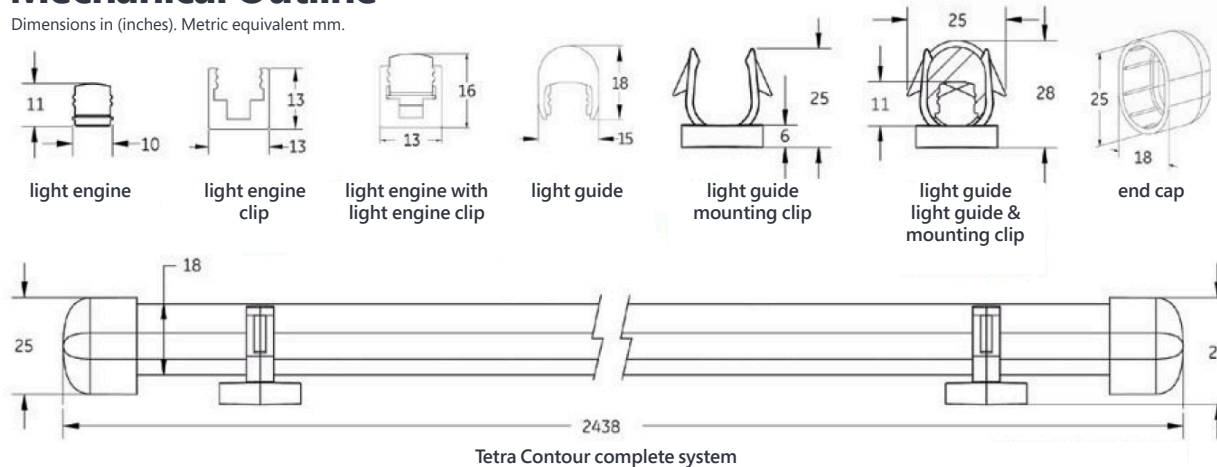

LED signage lighting systems

Visibly better

Tetra[®] Contour

Labor Saving Installation

Tetra[®] Contour installation is quick and easy using low-profile mounting clips. It provides a bright, uniform appearance, seamless illumination and a wide 330° of light output. **Tetra[®] Contour LS** comes pre-assembled and features a plug & play design that saves on labor and installation costs. For each 8-foot (2.44m) length, simply screw in light guide mounting clips, clip **Tetra[®] Contour LS** into place, use quick connectors to plug in the next section, and you're done!

Flexible light engine provides uniform light and can be used without light guide in low profile indoor accent applications

Mechanical Outline

Dimensions in (inches). Metric equivalent mm.

Tetra® Contour & Contour LS

Specification Item	Specification				
Cutting Resolution	On Contour ONLY cut on wire between every module or the location showing "CUT HERE ONLY" on module.				
Power Supply	GEPS24-20 Input: 90-264VAC; Output: 24VDC GEPS24D-80U Input: 90-305VAC; Output: 24VDC GEPS24W-80 Input: 90-264VAC; Output: 24VDC GEPS24-100-NA Input: 108-305VAC; Output: 24VDC GEPS24-100-GL Input: 108-305VAC; Output: 24VDC GEPS24-180U Input: 90-305VAC; Output: 24VDC				
Maximum Supply Wire Limits					
	20W Power Supply	18 AWG/0.82 mm ² Supply Wire	16 AWG/1.31 mm ² Supply Wire	14 AWG/2.08 mm ² Supply Wire	12 AWG/3.31 mm ² Supply Wire
	80W Power Supply	20 ft./6.1 m	-	-	-
	100W Power Supply	20 ft./6.1 m	30 ft./9.1 m	50 ft./15.2 m	86 ft./26.1 m
Operating Environment	-40 °C to +60 °C				
Module Dimensions (h x l x w)mm	Light engine: 12mm x 406mm x 10.1mm Light engine with light guide: 28mm x 2440mm x 25mm				
Warranty	Limited system warranty of up to five (5) years				
System Certifications	UL Recognized #E219167, UL Classified #E229508, CE, C-tick, RoHS, Light engine IP54 rated: Dry or damp location rated Light engine and Light Guide IP66 rated: Dry, damp or wet location rated				